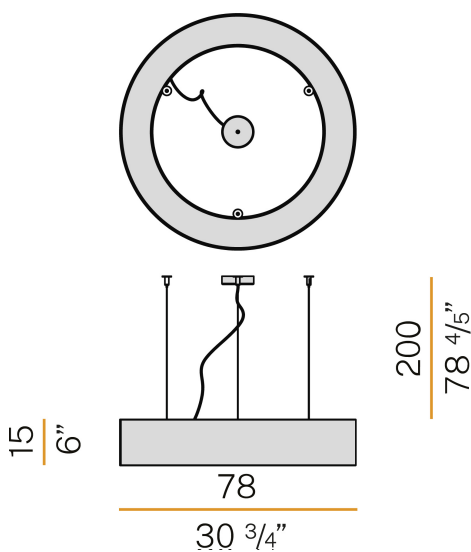

PANZERI

Golden Ring

220-240V AC ON-OFF

L08101.080.0408

● white

Data sheet

CODE	L08101.080.0408
SYSTEM POWER CONSUMPTION	45W
EFFICACY	67.84lm/W
LIGHT SOURCE	LED
LIGHT SOURCE LIFETIME	L80 (B20) 80.000h
COLOUR TEMPERATURE	3000K Ra>90
LIGHT DISTRIBUTION	diffused
POWER SUPPLY	220-240V AC
FREQUENCY	50/60Hz
ELECTRICAL CONFIGURATION	ON-OFF
DRIVER	integrated included
NOMINAL LUMINOUS FLUX	6111lm
LUMEN OUTPUT	3053lm
EFFICIENCY	50%
WEIGHT	10,24 Kg
PROTECTION DEGREE	IP40
COLOUR TOLLERANCES	SDCM 3
GLOW WIRE TEST PERFORMANCE	850°
PACKING DIMENSIONS (CM)	90,0 x 25,0 x 90,0

Suspension lighting fixture for interiors, with direct light emission. Pickled sheet metal structure in polyacrylic paint. Aluminium dissipation plates. Aluminium and pickled sheet metal covers in white or black polyacrylic paint, or with gold leaf coating. Diffuser in modelled polycarbonate with opaline finish. Suspension kit with griplocks and 2m (78,7") long steel cables. 2,5m (98,4") long power cable in transparent PVC. Power canopy with galvanized sheet metal ceiling bracket and pickled sheet metal covering in white or black polyacrylic paint, or with gold leaf coating.

Technical drawing

Polar diagram

PANZERI

Golden Ring

Accessories / canopy

M8101-3

Canopy for power supply and to join 3 steel cables.