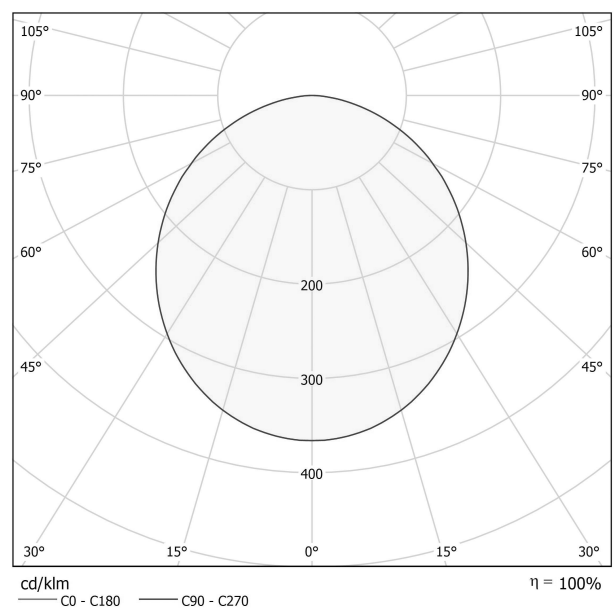

Polar diagram